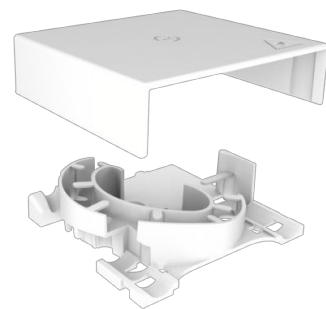

2LINE Athene KÜB

Cable overlength box

2LINE Athene KÜB

Article no.: 2LINE Athene KUEB

In combination with the 2LINE Athene BOX you can exploit all the advantages of modern in-house cabling. The 2LINE Athene KÜB enables you to accommodate excess length of cable assemblies, which are delivered cascaded for installation in empty conduits. Of course, it should be also ensured that the fibres are inserted and guided gently without bending below the prescribed radius.

- **Can be used in combination with the 2LINE Athene BOX**
- **Excess length compensation of cascaded cable whips**

Picture may differ from selected product

Facts

Advantages:

- Used for depositing excess cable lengths
- Micro tube support of $\varnothing 5$ / $\varnothing 7$ / $\varnothing 10$ mm
- Fixation of gas/water stop (EZA)
- Fulfils the R30 bending radius
- Closure with self-locking

Scope of delivery:

- Cable ties
- Wall fixation material (Universal plugs and screws)
- Optional: customer logo

Dimensions:

- HxWxD[mm]: 90x96x27

Tests/Standards:

- Impact resistant IK07
- Self-extinguishing according to UL94 V0 and UV-resistant

Features

Dimension: 90x96x27